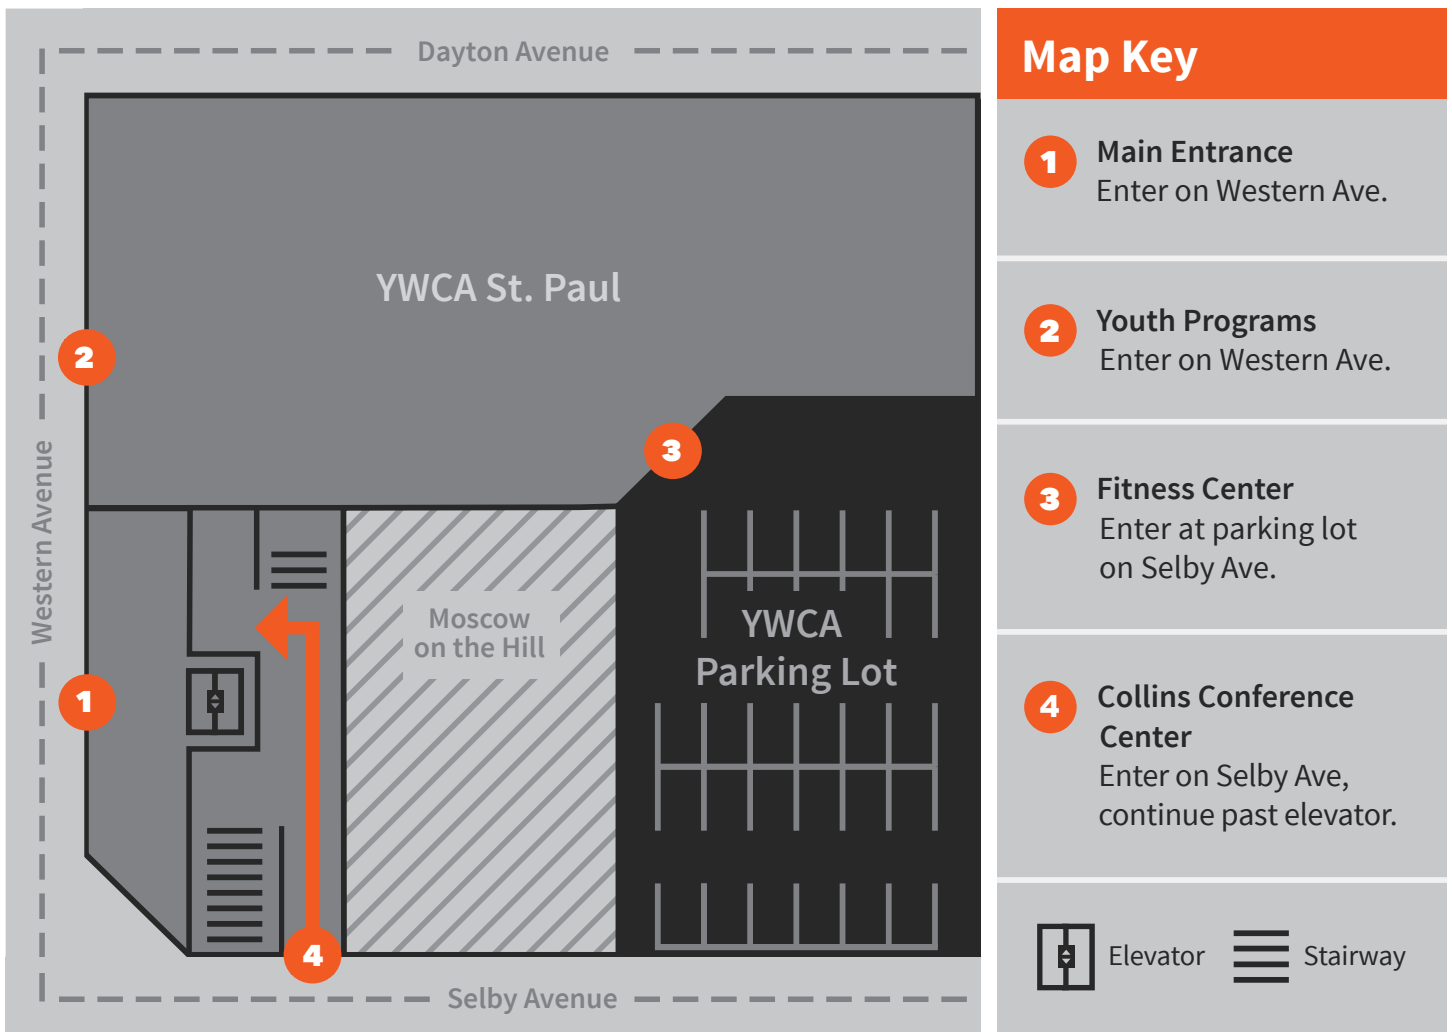

WELCOME

TO THE YWCA ST. PAUL

YWCA IS ON A MISSION